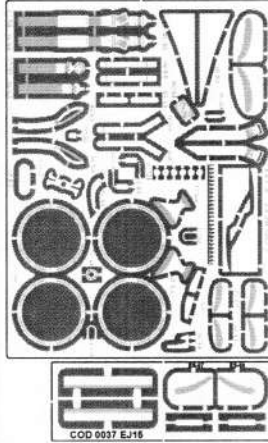

# EJ15 USA GP Plus all versions decals options

1/20 Scale Multimedia Kit - GP 20069 - 03/2009

## METAL PARTS

## ETCHED PLATES: steel x 2

## SCREW steel x 4